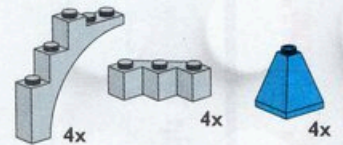

FF. #3732 Castle Expander Pack Ages 6-12. 24 pieces. $4.99